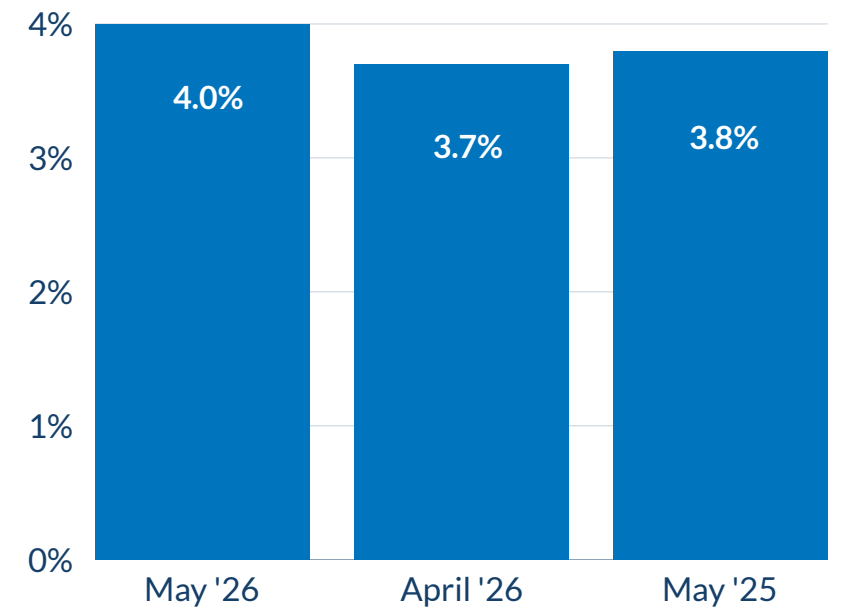

HEART OF TEXAS

Economic Snapshot

May 2026

Latest data reported from TexasLMI.com as of June 19, 2026

REGIONAL UNEMPLOYMENT RATE

4.0%

AVERAGE WEEKLY WAGE

4th Quarter '25

\$1,257

REGIONAL EMPLOYMENT BY INDUSTRY

4th Quarter '25

TOTAL # OF JOBS

142,900

Waco Metropolitan Area

Source: Texas Labor Market Information, www.TexasLMI.com

The Heart of Texas Workforce Development Board, Inc. is an equal opportunity employer/program and auxiliary aids and services are available upon request to individuals with disabilities. TTY/TDD via RELAY Texas service at 711 or (TDD) 1-800-735-2989 / 1-800-735-2988 (voice).
A proud partner of the American Job Center network