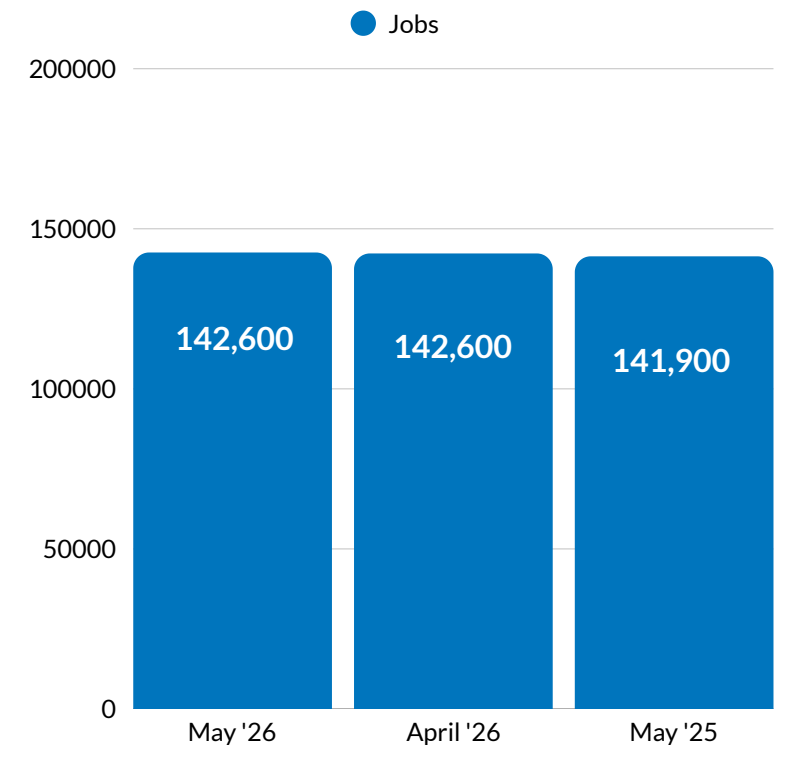

HEART OF TEXAS

Economic Snapshot

May 2026

Latest data reported from TexasLMI.com as of June 19, 2026

REGIONAL UNEMPLOYMENT RATE

4.0%

AVERAGE WEEKLY WAGE

4th Quarter '25

\$1,257

REGIONAL EMPLOYMENT BY INDUSTRY

4th Quarter '25

TOTAL # OF JOBS

142,900

Waco Metropolitan Area

Source: Texas Labor Market Information, www.TexasLMI.com

The Heart of Texas Workforce Development Board, Inc. is an equal opportunity employer/program and auxiliary aids and services are available upon request to individuals with disabilities. TTY/TDD via RELAY Texas service at 711 or (TDD) 1-800-735-2989 / 1-800-735-2988 (voice).
A proud partner of the American Job Center network