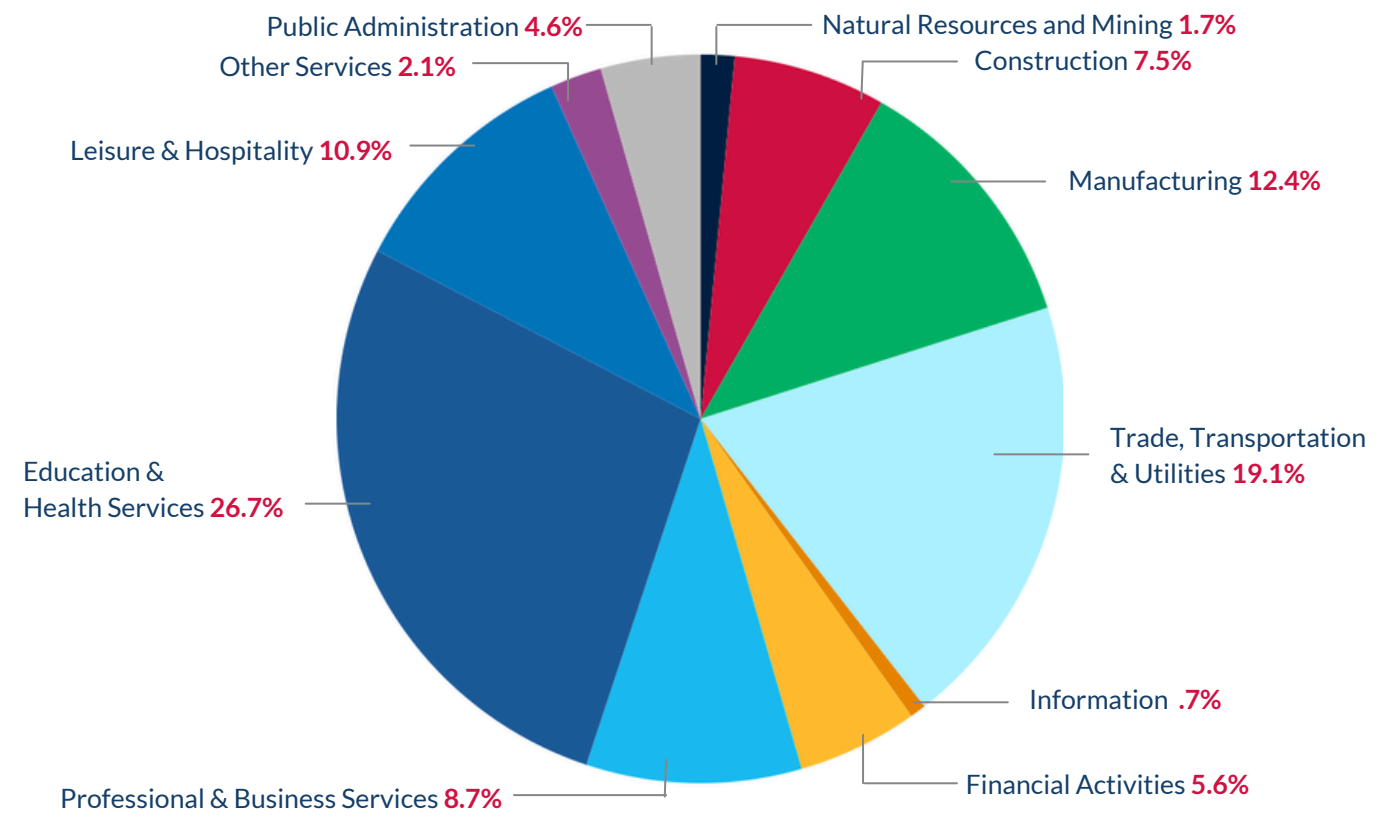

HEART OF TEXAS

Economic Snapshot

May 2026

Latest data reported from TexasLMI.com as of June 19, 2026

REGIONAL UNEMPLOYMENT RATE

4.0%

AVERAGE WEEKLY WAGE

4th Quarter '25

\$1,257

REGIONAL EMPLOYMENT BY INDUSTRY

4th Quarter '25

TOTAL # OF JOBS

142,900

Waco Metropolitan Area

Source: Texas Labor Market Information, www.TexasLMI.com

The Heart of Texas Workforce Development Board, Inc. is an equal opportunity employer/program and auxiliary aids and services are available upon request to individuals with disabilities. TTY/TDD via RELAY Texas service at 711 or (TDD) 1-800-735-2989 / 1-800-735-2988 (voice).
A proud partner of the American Job Center network