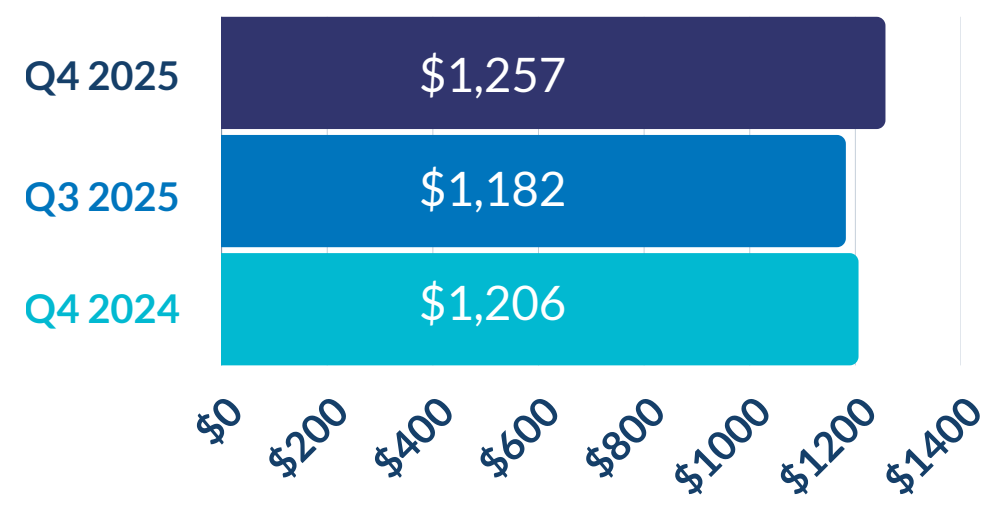

HEART OF TEXAS

Economic Snapshot

May 2026

Latest data reported from TexasLMI.com as of June 19, 2026

REGIONAL UNEMPLOYMENT RATE

4.0%

AVERAGE WEEKLY WAGE

4th Quarter '25

\$1,257

REGIONAL EMPLOYMENT BY INDUSTRY

4th Quarter '25

TOTAL # OF JOBS

142,900

Waco Metropolitan Area

Source: Texas Labor Market Information, www.TexasLMI.com

The Heart of Texas Workforce Development Board, Inc. is an equal opportunity employer/program and auxiliary aids and services are available upon request to individuals with disabilities. TTY/TDD via RELAY Texas service at 711 or (TDD) 1-800-735-2989 / 1-800-735-2988 (voice).
A proud partner of the American Job Center network