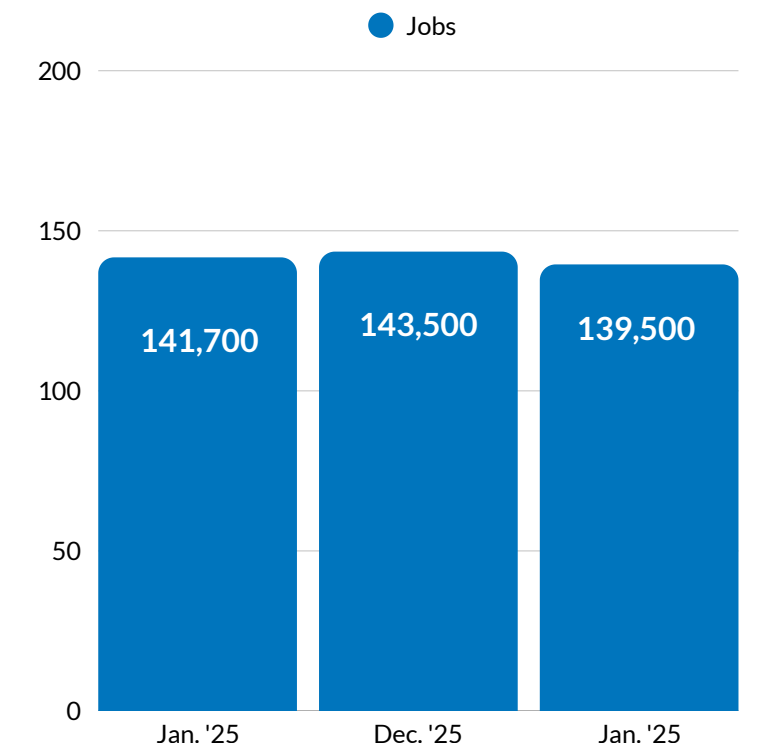

TOTAL # OF JOBS

141,700

Waco Metropolitan Area

Source: Texas Labor Market Information, www.TexasLMI.com

WORK SOLUTIONS
FORCE **SOLUTIONS**
★ ★ HEART OF TEXAS ★ ★ ★
Linking Jobseekers and Employers

The Heart of Texas Workforce Development Board, Inc. is an equal opportunity employer/program and auxiliary aids and services are available upon request to individuals with disabilities. TTY/TDD via RELAY Texas service at 711 or (TDD) 1-800-735-2989 / 1-800-735-2988 (voice).

A proud partner of the AmericanJobCenter® network