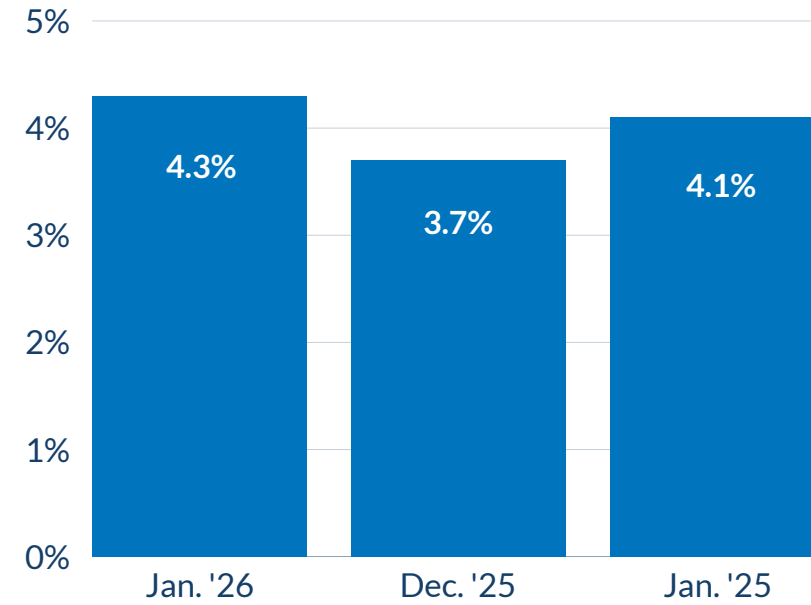

REGIONAL UNEMPLOYMENT RATE

4.3%