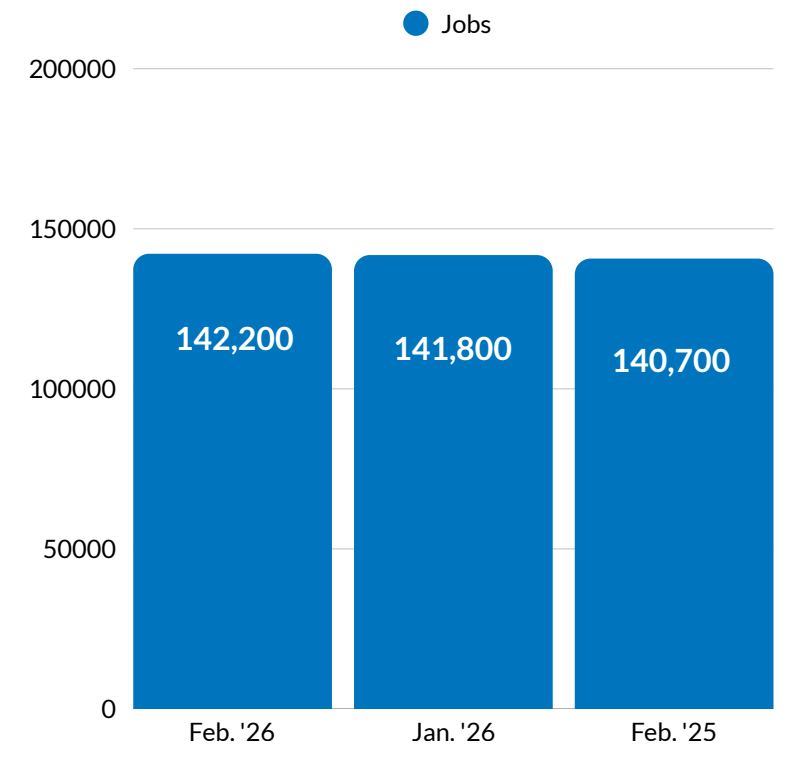

TOTAL # OF JOBS

142,200

Waco Metropolitan Area

Source: Texas Labor Market Information, www.TexasLMI.com

The Heart of Texas Workforce Development Board, Inc. is an equal opportunity employer/program and auxiliary aids and services are available upon request to individuals with disabilities. TTY/TDD via RELAY Texas service at 711 or (TDD) 1-800-735-2989 / 1-800-735-2988 (voice).
A proud partner of the AmericanJobCenter network