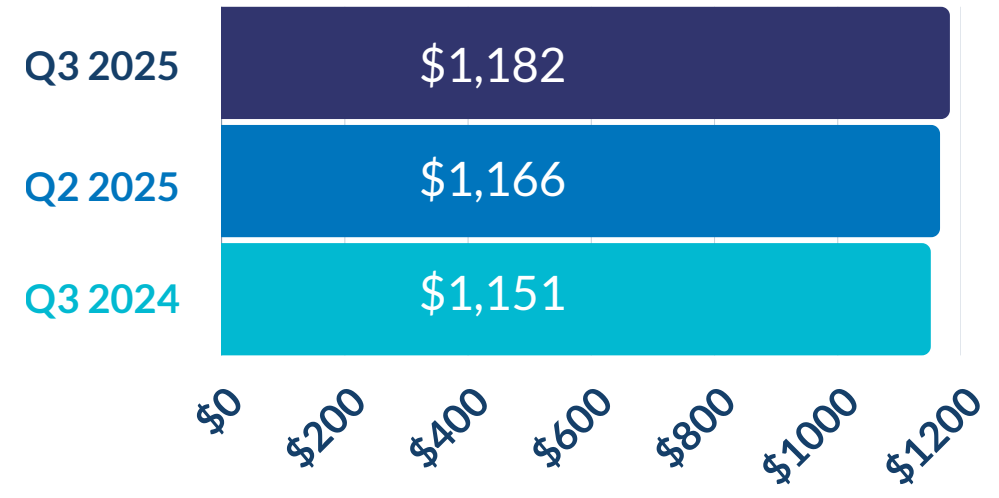

AVERAGE WEEKLY WAGE

3rd Quarter '25

$1,182