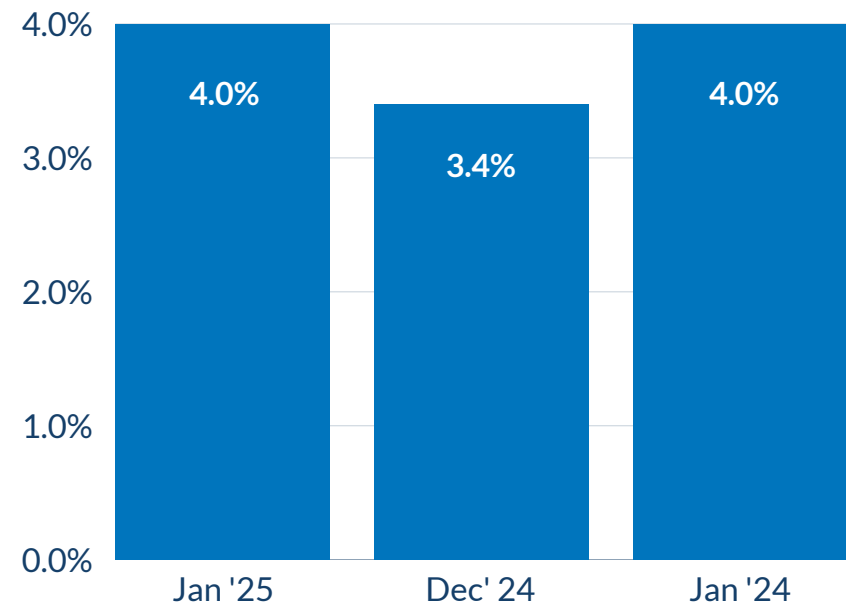

HEART OF TEXAS

Economic Snapshot

January 2025

Latest data reported from TexasLMI.com as of March 14, 2025

REGIONAL UNEMPLOYMENT RATE

4.0%

AVERAGE WEEKLY WAGE

3rd Quarter '24

\$1,150

REGIONAL EMPLOYMENT BY INDUSTRY

3rd Quarter '24

TOTAL # OF JOBS

143,200

Waco Metropolitan Area

Source: Texas Labor Market Information, www.TexasLMI.com

The Heart of Texas Workforce Development Board, Inc. is an equal opportunity employer/program and auxiliary aids and services are available upon request to individuals with disabilities. TTY/TDD via RELAY Texas service at 711 or (TDD) 1-800-735-2989 / 1-800-735-2988 (voice).
A proud partner of the American Job Center network