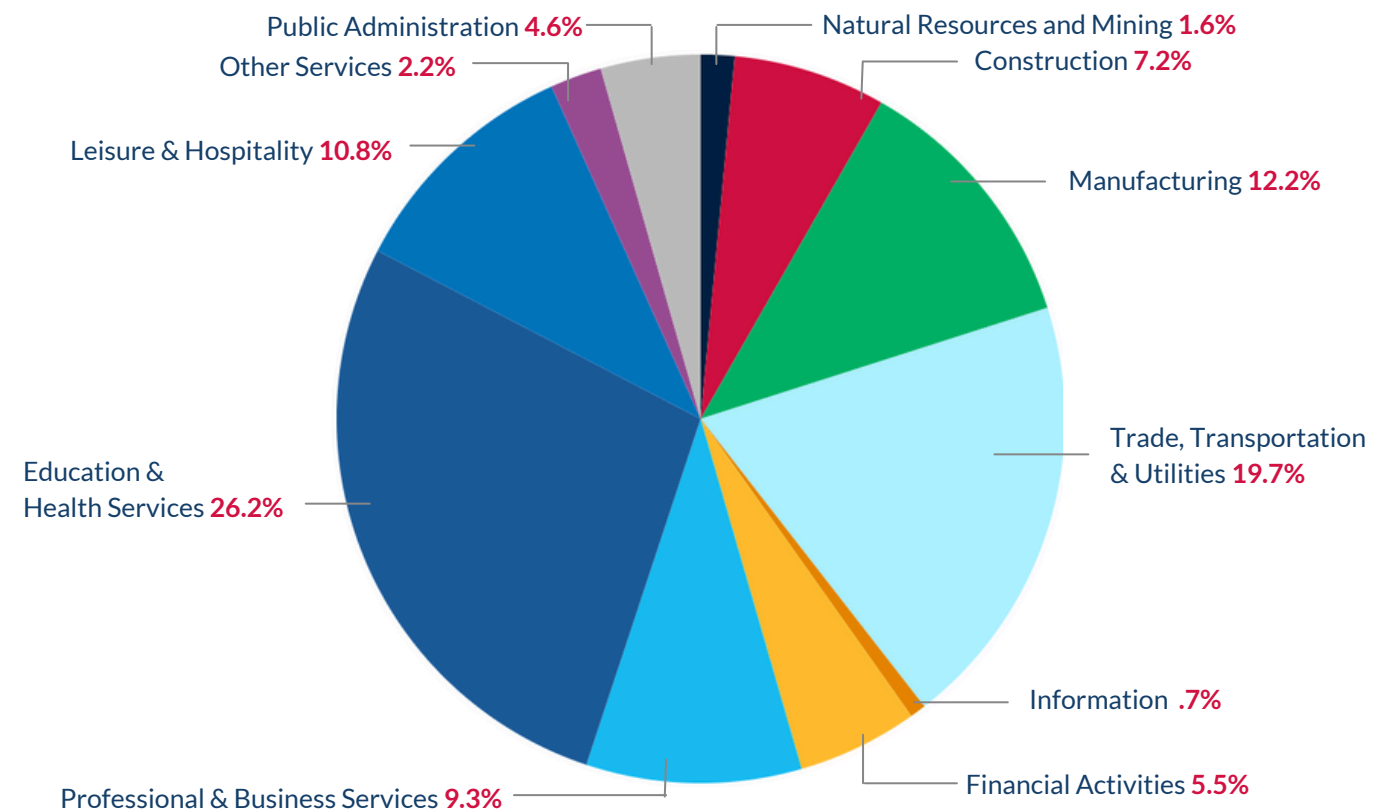

HEART OF TEXAS

Economic Snapshot

January 2025

Latest data reported from TexasLMI.com as of March 14, 2025

REGIONAL UNEMPLOYMENT RATE

4.0%

AVERAGE WEEKLY WAGE

3rd Quarter '24

\$1,150

REGIONAL EMPLOYMENT BY INDUSTRY

3rd Quarter '24

TOTAL # OF JOBS

143,200

Waco Metropolitan Area

Source: Texas Labor Market Information, www.TexasLMI.com

The Heart of Texas Workforce Development Board, Inc. is an equal opportunity employer/program and auxiliary aids and services are available upon request to individuals with disabilities. TTY/TDD via RELAY Texas service at 711 or (TDD) 1-800-735-2989 / 1-800-735-2988 (voice).
A proud partner of the American Job Center network