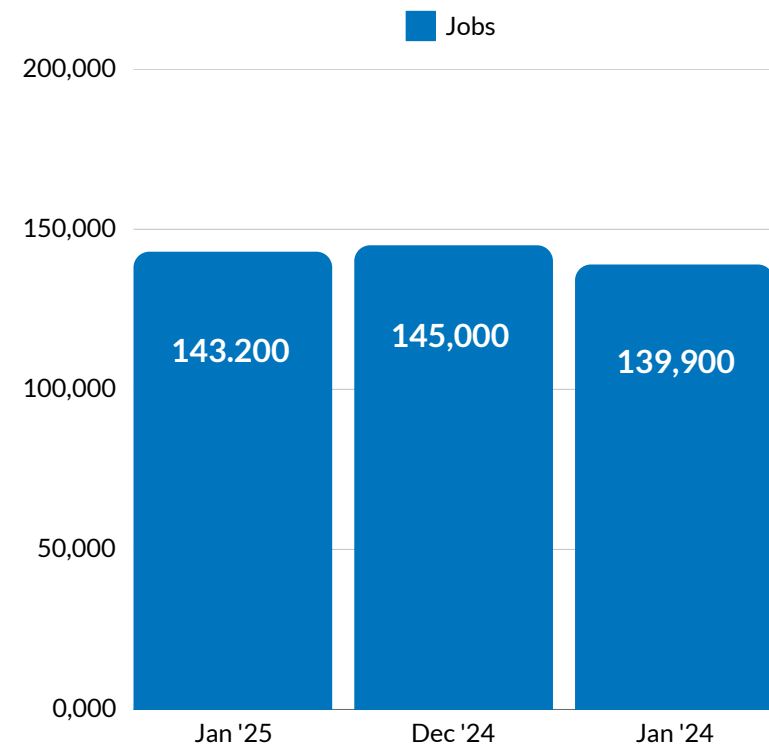

\$1,150

REGIONAL EMPLOYMENT BY INDUSTRY

3rd Quarter '24

TOTAL # OF JOBS

143,200

Waco Metropolitan Area

Source: Texas Labor Market Information, www.TexasLMI.com

The Heart of Texas Workforce Development Board, Inc. is an equal opportunity employer/program and auxiliary aids and services are available upon request to individuals with disabilities. TTY/TDD via RELAY Texas service at 711 or (TDD) 1-800-735-2989 / 1-800-735-2988 (voice).
A proud partner of the American Job Center network