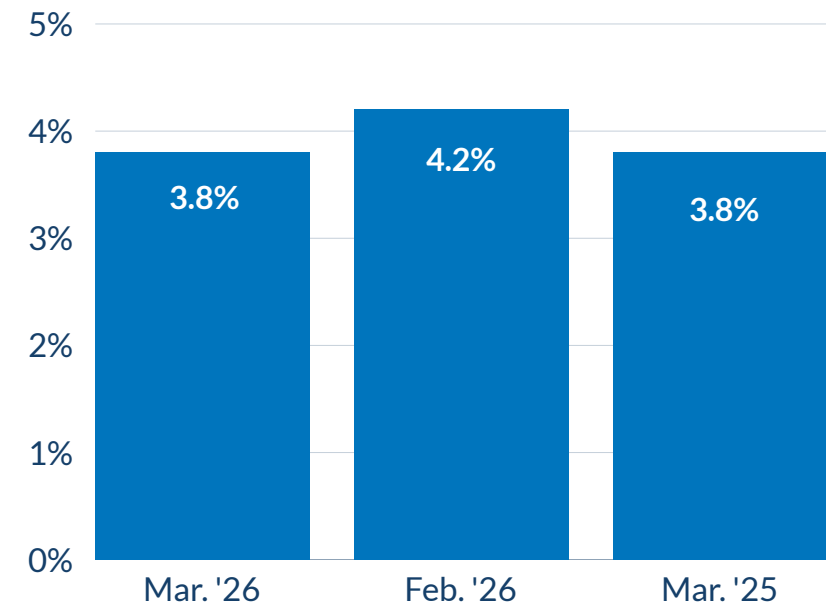

HEART OF TEXAS

Economic Snapshot

March 2026

Latest data reported from TexasLMI.com as of May 1, 2026

REGIONAL UNEMPLOYMENT RATE

3.8%

AVERAGE WEEKLY WAGE

3rd Quarter '25

\$1,182

REGIONAL EMPLOYMENT BY INDUSTRY

3rd Quarter '25

TOTAL # OF JOBS

142,300

Waco Metropolitan Area

Source: Texas Labor Market Information, www.TexasLMI.com

The Heart of Texas Workforce Development Board, Inc. is an equal opportunity employer/program and auxiliary aids and services are available upon request to individuals with disabilities. TTY/TDD via RELAY Texas service at 711 or (TDD) 1-800-735-2989 / 1-800-735-2988 (voice).
A proud partner of the AmericanJobCenter network