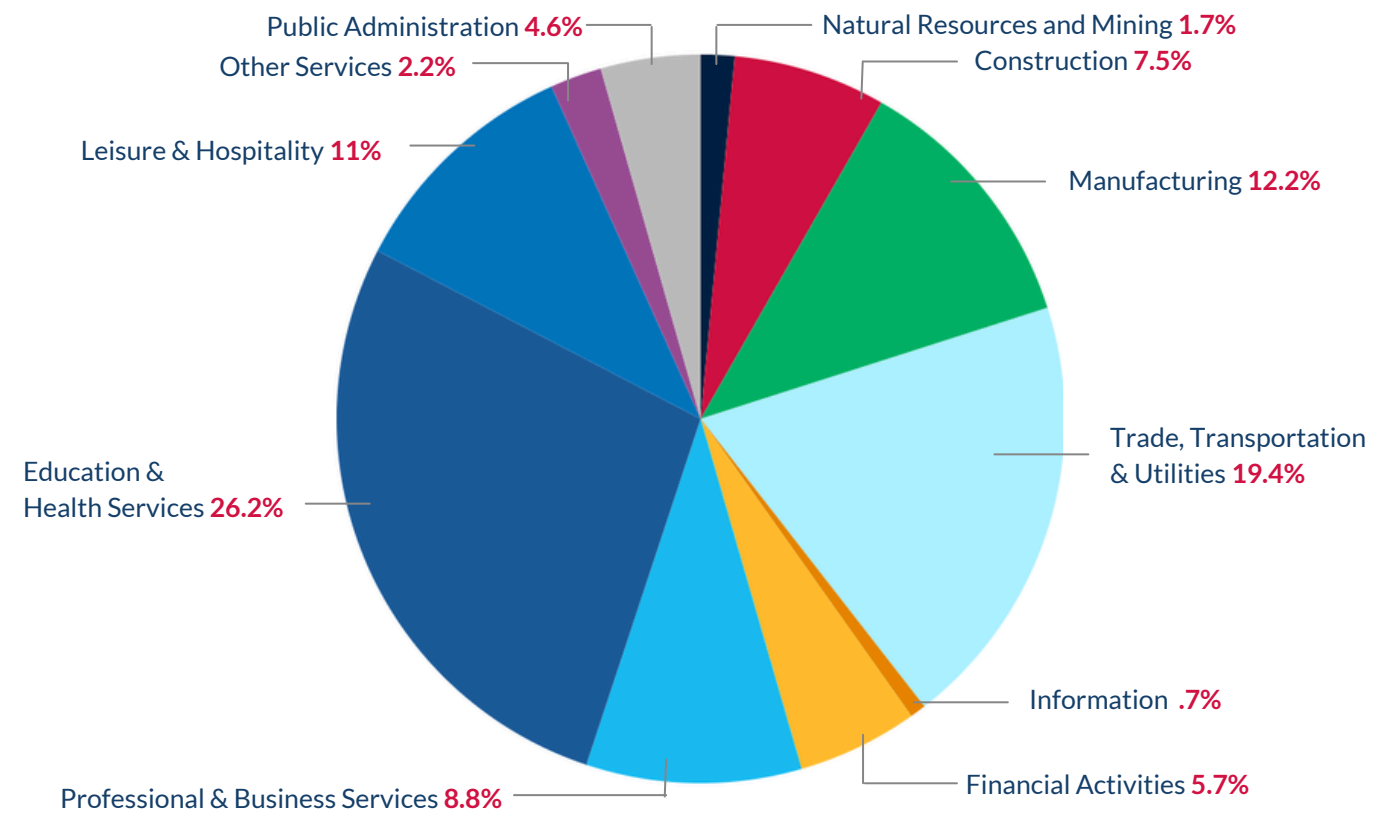

HEART OF TEXAS

Economic Snapshot

March 2026

Latest data reported from TexasLMI.com as of May 1, 2026

REGIONAL UNEMPLOYMENT RATE

3.8%

AVERAGE WEEKLY WAGE

3rd Quarter '25

\$1,182

REGIONAL EMPLOYMENT BY INDUSTRY

3rd Quarter '25

TOTAL # OF JOBS

142,300

Waco Metropolitan Area

Source: Texas Labor Market Information, www.TexasLMI.com

The Heart of Texas Workforce Development Board, Inc. is an equal opportunity employer/program and auxiliary aids and services are available upon request to individuals with disabilities. TTY/TDD via RELAY Texas service at 711 or (TDD) 1-800-735-2989 / 1-800-735-2988 (voice).
A proud partner of the AmericanJobCenter network