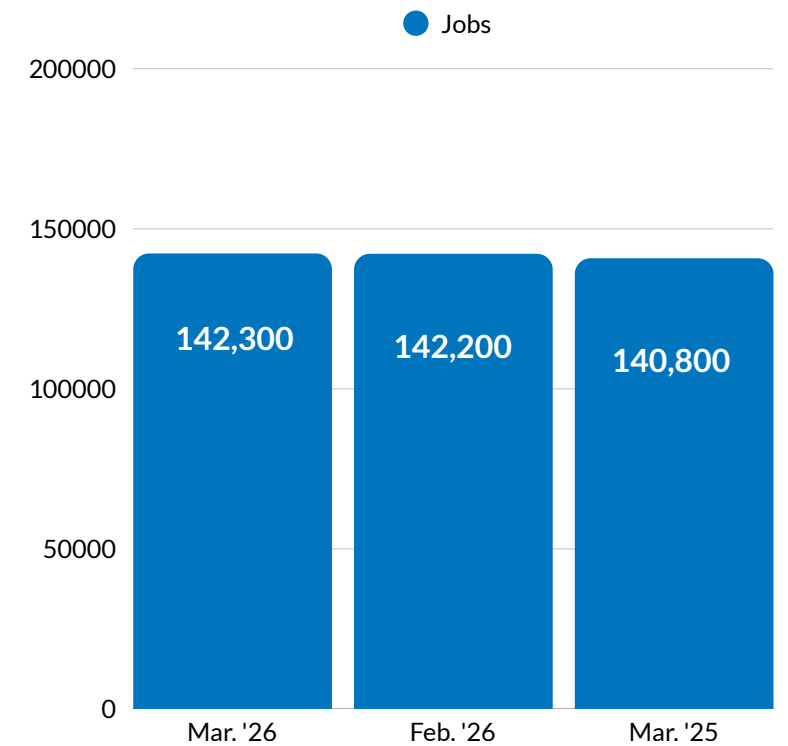

HEART OF TEXAS

Economic Snapshot

March 2026

Latest data reported from TexasLMI.com as of May 1, 2026

REGIONAL UNEMPLOYMENT RATE

3.8%

AVERAGE WEEKLY WAGE

3rd Quarter '25

\$1,182

REGIONAL EMPLOYMENT BY INDUSTRY

3rd Quarter '25

TOTAL # OF JOBS

142,300

Waco Metropolitan Area

Source: Texas Labor Market Information, www.TexasLMI.com

The Heart of Texas Workforce Development Board, Inc. is an equal opportunity employer/program and auxiliary aids and services are available upon request to individuals with disabilities. TTY/TDD via RELAY Texas service at 711 or (TDD) 1-800-735-2989 / 1-800-735-2988 (voice).
A proud partner of the AmericanJobCenter network