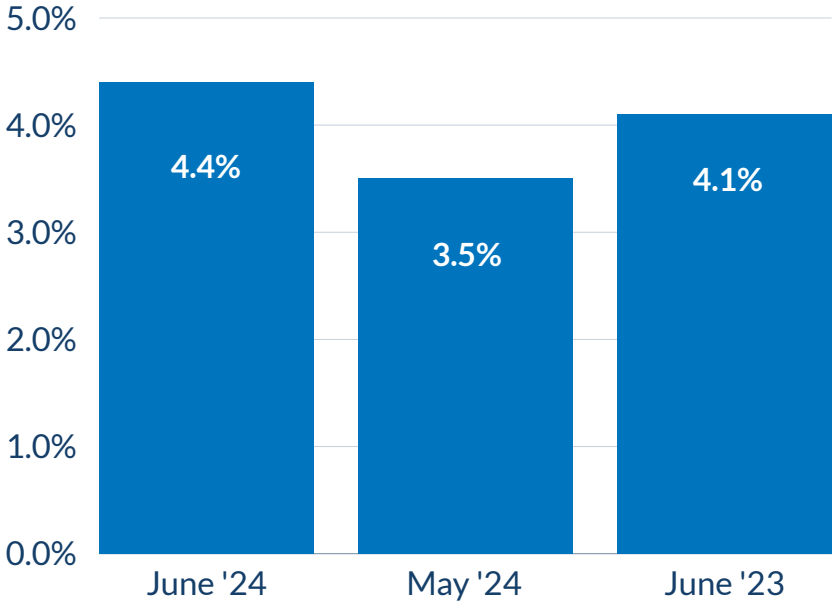

HEART OF TEXAS

Economic Snapshot

June 2024

Latest data reported from TexasLMI.com as of July 19, 2024

REGIONAL UNEMPLOYMENT RATE

4.4%

AVERAGE WEEKLY WAGE

4th Quarter '23

\$1,128

REGIONAL EMPLOYMENT BY INDUSTRY

4th Quarter '23

TOTAL # OF JOBS

138,300

Waco Metropolitan Area

Source: Texas Labor Market Information, www.TexasLMI.com

The Heart of Texas Workforce Development Board, Inc. is an equal opportunity employer/program and auxiliary aids and services are available upon request to individuals with disabilities. TTY/TDD via RELAY Texas service at 711 or (TDD) 1-800-735-2989 / 1-800-735-2988 (voice).
A proud partner of the AmericanJobCenter network