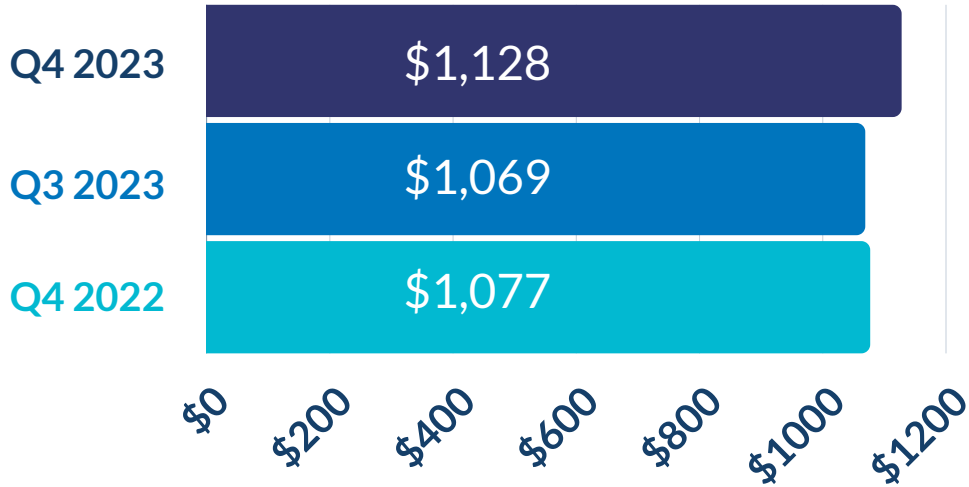

HEART OF TEXAS

Economic Snapshot

June 2024

Latest data reported from TexasLMI.com as of July 19, 2024

REGIONAL UNEMPLOYMENT RATE

4.4%

AVERAGE WEEKLY WAGE

4th Quarter '23

\$1,128

REGIONAL EMPLOYMENT BY INDUSTRY

4th Quarter '23

TOTAL # OF JOBS

138,300

Waco Metropolitan Area

Source: Texas Labor Market Information, www.TexasLMI.com

The Heart of Texas Workforce Development Board, Inc. is an equal opportunity employer/program and auxiliary aids and services are available upon request to individuals with disabilities. TTY/TDD via RELAY Texas service at 711 or (TDD) 1-800-735-2989 / 1-800-735-2988 (voice).
A proud partner of the AmericanJobCenter network