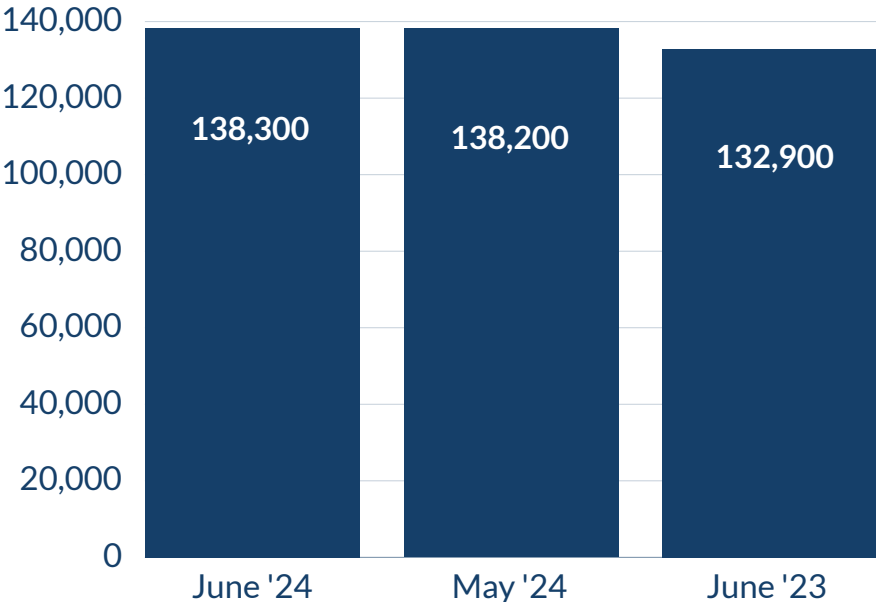

\$1,128

REGIONAL EMPLOYMENT BY INDUSTRY

4th Quarter '23

TOTAL # OF JOBS

138,300

Waco Metropolitan Area

Source: Texas Labor Market Information, www.TexasLMI.com

The Heart of Texas Workforce Development Board, Inc. is an equal opportunity employer/program and auxiliary aids and services are available upon request to individuals with disabilities. TTY/TDD via RELAY Texas service at 711 or (TDD) 1-800-735-2989 / 1-800-735-2988 (voice).
A proud partner of the AmericanJobCenter network