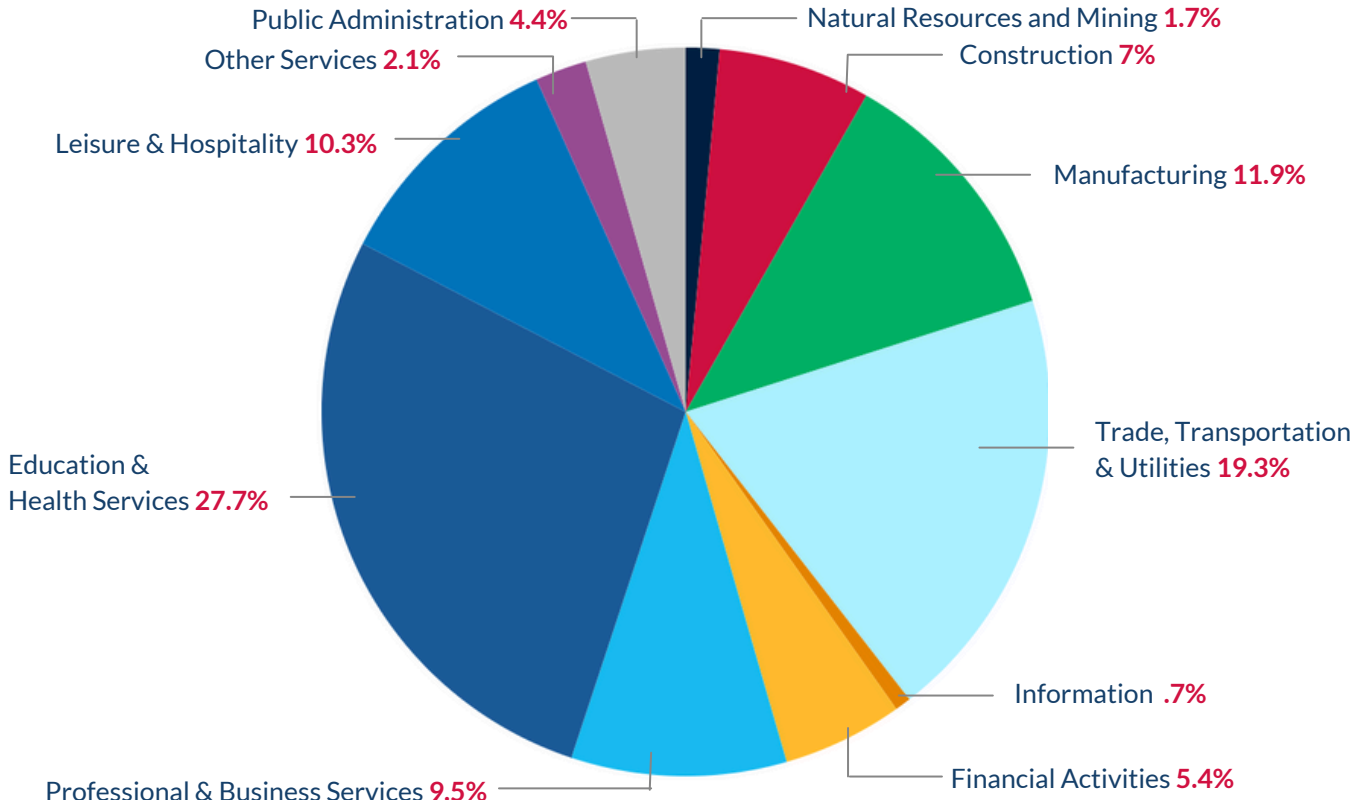

HEART OF TEXAS

Economic Snapshot

June 2024

Latest data reported from TexasLMI.com as of July 19, 2024

REGIONAL UNEMPLOYMENT RATE

4.4%

AVERAGE WEEKLY WAGE

4th Quarter '23

\$1,128

REGIONAL EMPLOYMENT BY INDUSTRY

4th Quarter '23

TOTAL # OF JOBS

138,300

Waco Metropolitan Area

Source: Texas Labor Market Information, www.TexasLMI.com

The Heart of Texas Workforce Development Board, Inc. is an equal opportunity employer/program and auxiliary aids and services are available upon request to individuals with disabilities. TTY/TDD via RELAY Texas service at 711 or (TDD) 1-800-735-2989 / 1-800-735-2988 (voice).
A proud partner of the AmericanJobCenter network