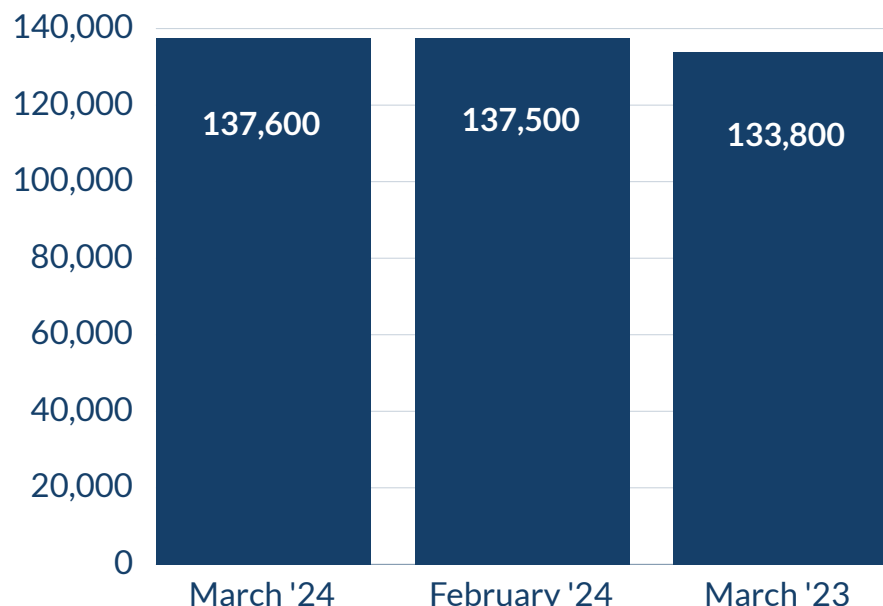

HEART OF TEXAS

Economic Snapshot

March 2024

Latest data reported from TexasLMI.com as of April 19, 2024

REGIONAL UNEMPLOYMENT RATE

3.8%

AVERAGE WEEKLY WAGE

3rd Quarter '23

\$1,049

REGIONAL EMPLOYMENT BY INDUSTRY

3rd Quarter '23

TOTAL # OF JOBS

137,600

Waco Metropolitan Area

Source: Texas Labor Market Information, www.TexasLMI.com

The Heart of Texas Workforce Development Board, Inc. is an equal opportunity employer/program and auxiliary aids and services are available upon request to individuals with disabilities. TTY/TDD via RELAY Texas service at 711 or (TDD) 1-800-735-2989 / 1-800-735-2988 (voice).
A proud partner of the AmericanJobCenter network