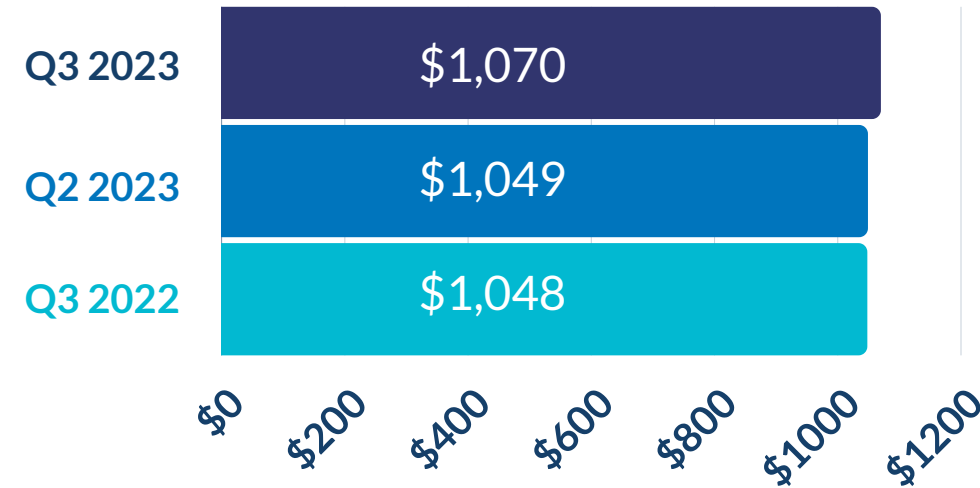

HEART OF TEXAS

Economic Snapshot

March 2024

Latest data reported from TexasLMI.com as of April 19, 2024

REGIONAL UNEMPLOYMENT RATE

3.8%

AVERAGE WEEKLY WAGE

3rd Quarter '23

\$1,049

REGIONAL EMPLOYMENT BY INDUSTRY

3rd Quarter '23

TOTAL # OF JOBS

137,600

Waco Metropolitan Area

Source: Texas Labor Market Information, www.TexasLMI.com

The Heart of Texas Workforce Development Board, Inc. is an equal opportunity employer/program and auxiliary aids and services are available upon request to individuals with disabilities. TTY/TDD via RELAY Texas service at 711 or (TDD) 1-800-735-2989 / 1-800-735-2988 (voice).
A proud partner of the AmericanJobCenter network