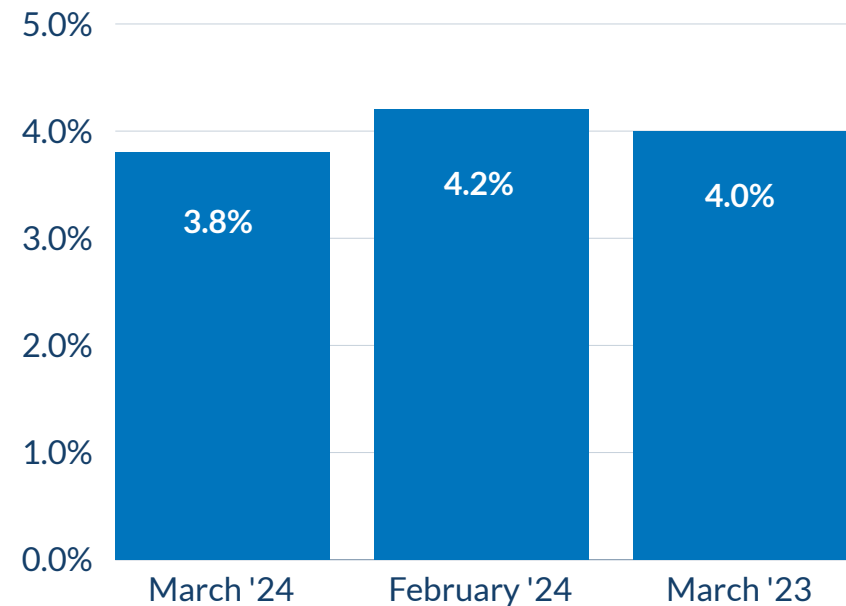

HEART OF TEXAS

Economic Snapshot

March 2024

Latest data reported from TexasLMI.com as of April 19, 2024

REGIONAL UNEMPLOYMENT RATE

3.8%

AVERAGE WEEKLY WAGE

3rd Quarter '23

\$1,049

REGIONAL EMPLOYMENT BY INDUSTRY

3rd Quarter '23

TOTAL # OF JOBS

137,600

Waco Metropolitan Area

Source: Texas Labor Market Information, www.TexasLMI.com

The Heart of Texas Workforce Development Board, Inc. is an equal opportunity employer/program and auxiliary aids and services are available upon request to individuals with disabilities. TTY/TDD via RELAY Texas service at 711 or (TDD) 1-800-735-2989 / 1-800-735-2988 (voice).
A proud partner of the AmericanJobCenter network