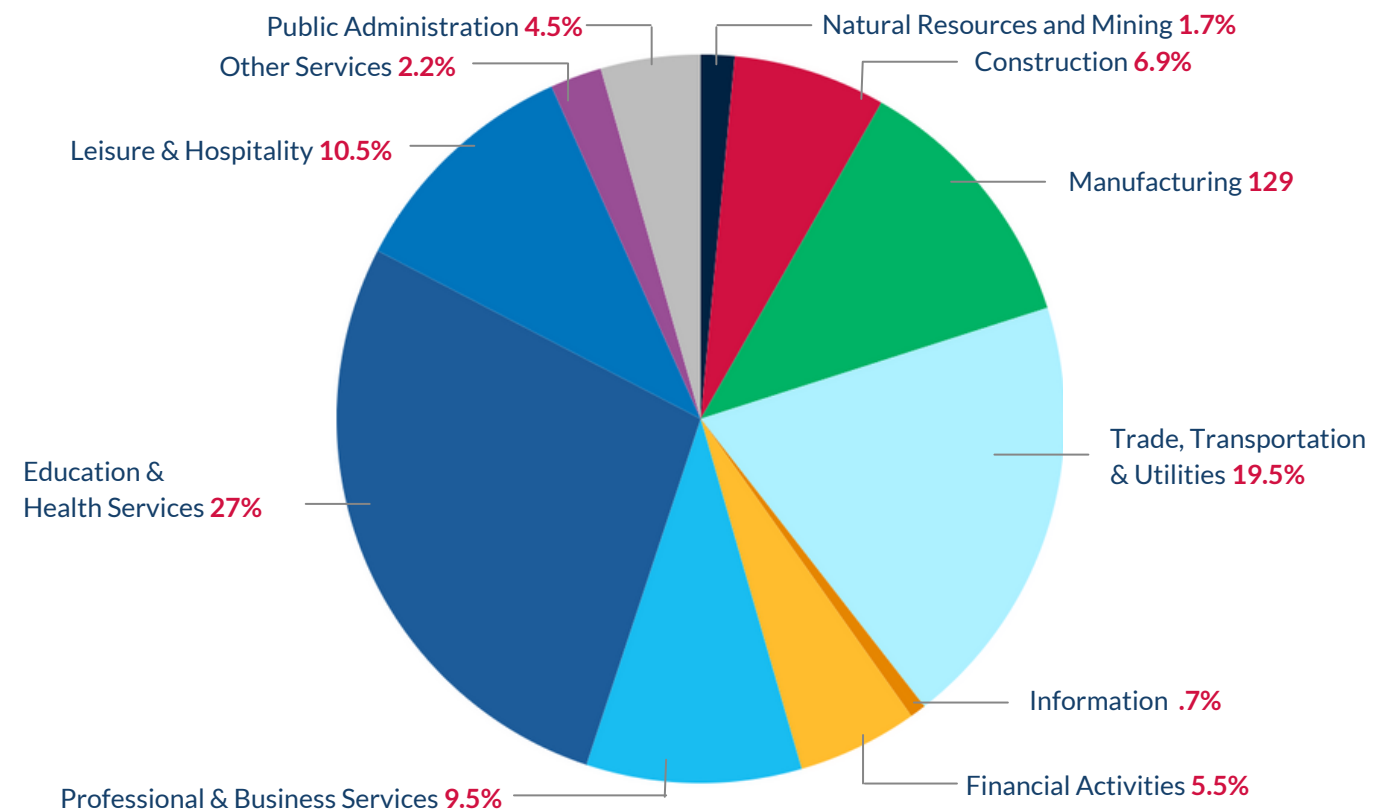

HEART OF TEXAS

Economic Snapshot

March 2024

Latest data reported from TexasLMI.com as of April 19, 2024

REGIONAL UNEMPLOYMENT RATE

3.8%

AVERAGE WEEKLY WAGE

3rd Quarter '23

\$1,049

REGIONAL EMPLOYMENT BY INDUSTRY

3rd Quarter '23

TOTAL # OF JOBS

137,600

Waco Metropolitan Area

Source: Texas Labor Market Information, www.TexasLMI.com

The Heart of Texas Workforce Development Board, Inc. is an equal opportunity employer/program and auxiliary aids and services are available upon request to individuals with disabilities. TTY/TDD via RELAY Texas service at 711 or (TDD) 1-800-735-2989 / 1-800-735-2988 (voice).
A proud partner of the AmericanJobCenter network