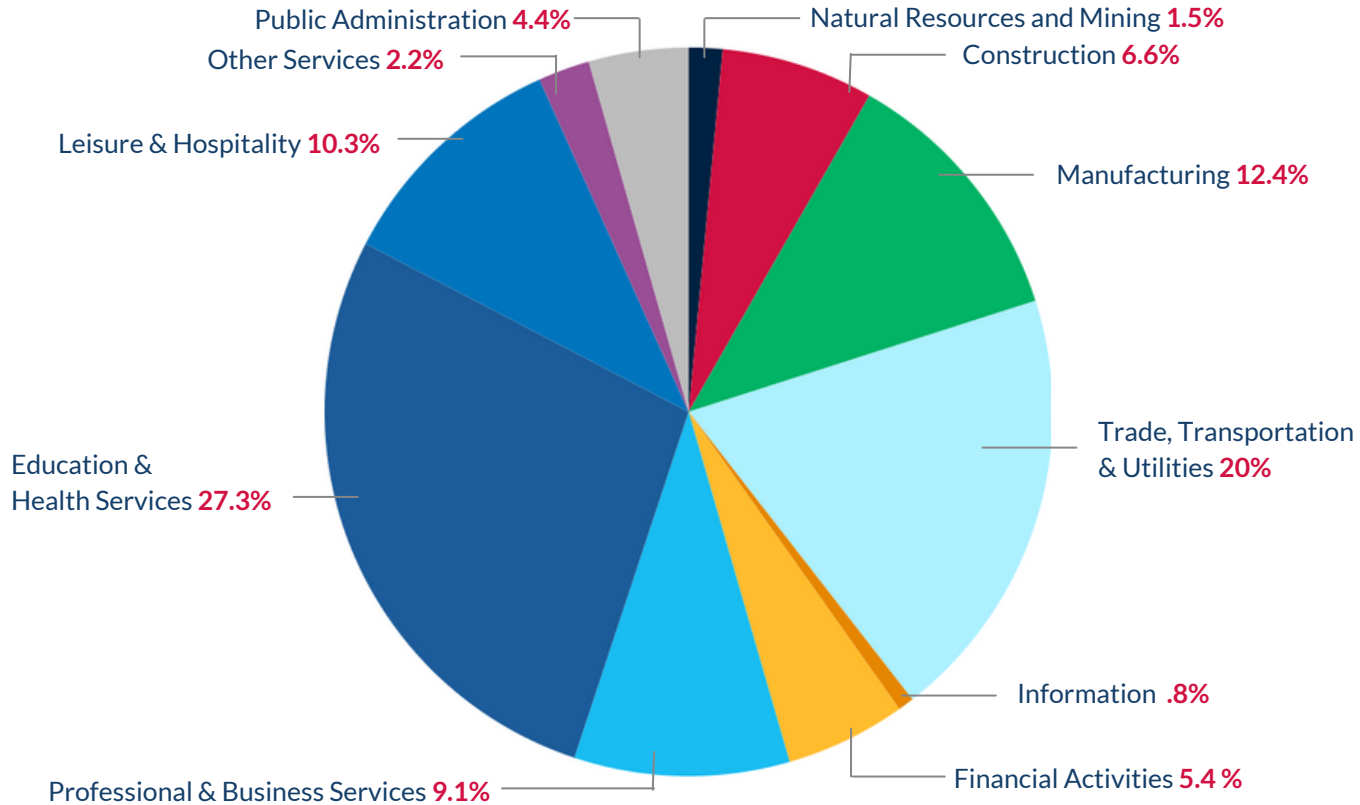

HEART OF TEXAS Economic Snapshot Dec. 2022

Latest data reported from TexasLMI.com as of Jan. 20, 2023

REGIONAL UNEMPLOYMENT RATE

3.4%

AVERAGE WEEKLY WAGE

Q2 2022 Q1 2022 Q2 2021

REGIONAL EMPLOYMENT BY INDUSTRY

2nd Quarter '22

TOTAL # OF JOBS

132,400 ↑

Source: Texas Labor Market Information, www.TexasLMI.com
Texas Workforce Commission Labor Market and Career Information, www.lmci.state.tx.us

The Heart of Texas Workforce Development Board, Inc. is an equal opportunity employer/program and auxiliary aids and services are available upon request to individuals with disabilities. TTY/TDD via RELAY Texas service at 711 or (TDD) 1-800-735-2989 / 1-800-735-2988 (voice).
A proud partner of the AmericanJobCenter network