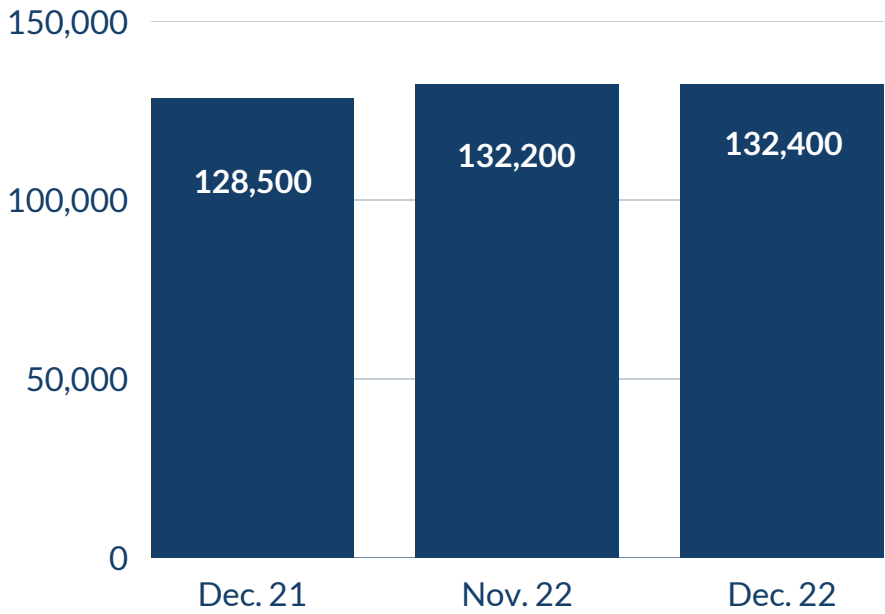

HEART OF TEXAS Economic Snapshot Dec. 2022

Latest data reported from TexasLMI.com as of Jan. 20, 2023

REGIONAL UNEMPLOYMENT RATE

3.4%

AVERAGE WEEKLY WAGE

Q2 2022 Q1 2022 Q2 2021

REGIONAL EMPLOYMENT BY INDUSTRY

2nd Quarter '22

TOTAL # OF JOBS

132,400 ↑

Source: Texas Labor Market Information, www.TexasLMI.com
Texas Workforce Commission Labor Market and Career Information, www.lmci.state.tx.us

The Heart of Texas Workforce Development Board, Inc. is an equal opportunity employer/program and auxiliary aids and services are available upon request to individuals with disabilities. TTY/TDD via RELAY Texas service at 711 or (TDD) 1-800-735-2989 / 1-800-735-2988 (voice).
A proud partner of the AmericanJobCenter network