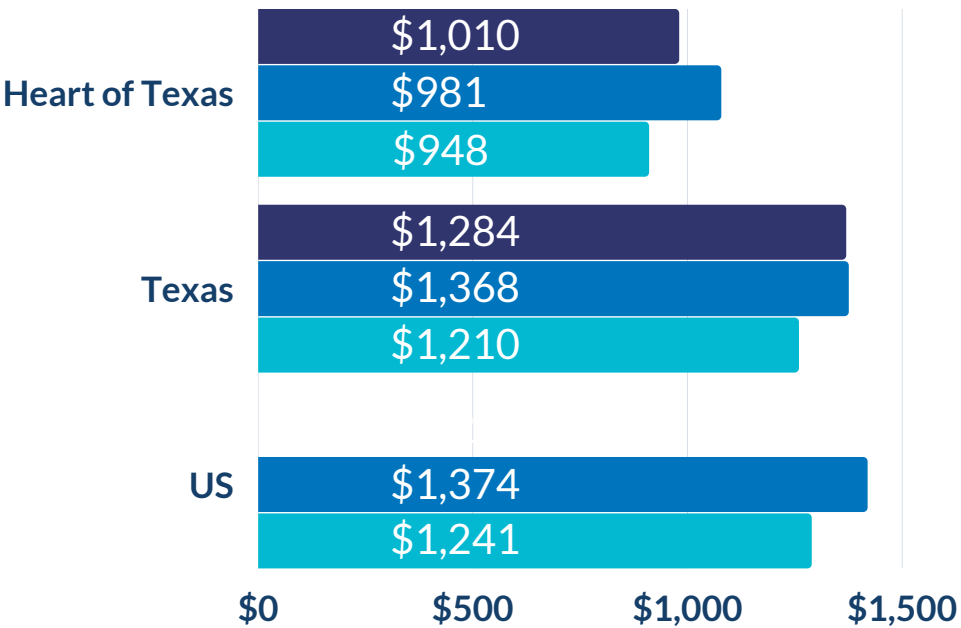

HEART OF TEXAS Economic Snapshot Dec. 2022

Latest data reported from TexasLMI.com as of Jan. 20, 2023

REGIONAL UNEMPLOYMENT RATE

3.4%

AVERAGE WEEKLY WAGE

Q2 2022 Q1 2022 Q2 2021

REGIONAL EMPLOYMENT BY INDUSTRY

2nd Quarter '22

TOTAL # OF JOBS

132,400 ↑

Source: Texas Labor Market Information, www.TexasLMI.com
Texas Workforce Commission Labor Market and Career Information, www.lmci.state.tx.us

The Heart of Texas Workforce Development Board, Inc. is an equal opportunity employer/program and auxiliary aids and services are available upon request to individuals with disabilities. TTY/TDD via RELAY Texas service at 711 or (TDD) 1-800-735-2989 / 1-800-735-2988 (voice).
A proud partner of the AmericanJobCenter network