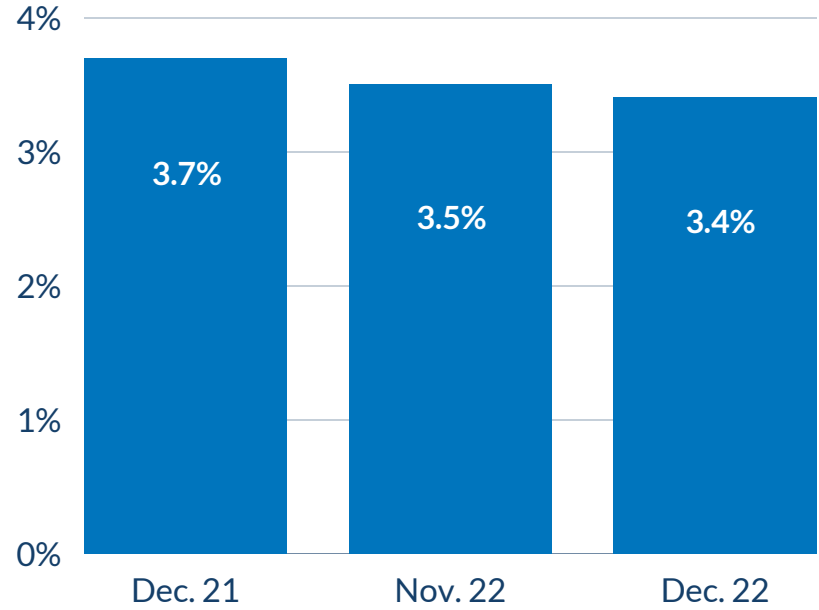

HEART OF TEXAS Economic Snapshot Dec. 2022

Latest data reported from TexasLMI.com as of Jan. 20, 2023

REGIONAL UNEMPLOYMENT RATE

3.4%

AVERAGE WEEKLY WAGE

Q2 2022 Q1 2022 Q2 2021

REGIONAL EMPLOYMENT BY INDUSTRY